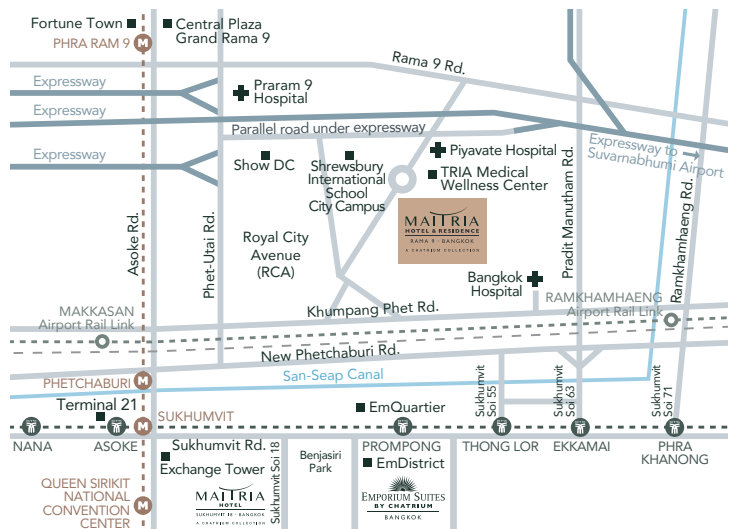

MAITRIA RESIDENCE

RAMA 9 · BANGKOK
A CHATRIUM COLLECTION

SMART COMFORT LIVING

MAITRIA RESIDENCE RAMA 9 BANGKOK - A CHATRIUM COLLECTION

is designed to energize the savvy traveller. We are the smart neighborhood brand with the in-sync lifestyle attitude. Situated steps away from Bangkok's business district hotspot, renowned hospitals, international schools and shopping with a local vibe.

LOCATION

km.

Royal City Avenue (RCA), the epicenter of Bangkok's club and nightlife zone	0.9
Bangkok Airport Rail Link Makkasan Station	2.8
The Esplanade Shopping Mall and Rachadalai Theatre	3.9
Rot Fai Market Ratchada for late night shoppers	3.9
Terminal 21	4.3
Central Plaza Grand Rama 9	4.4
Thonglor-Ekkamai Road Area	4.4
Siam Niramit	4.5
Em Quartier	5
Phrom Phong BTS Station	5.1
Suan Pakkad Palace Museum	5.1
Benjasiri Park	5.3
Emporium Shopping Complex	5.4