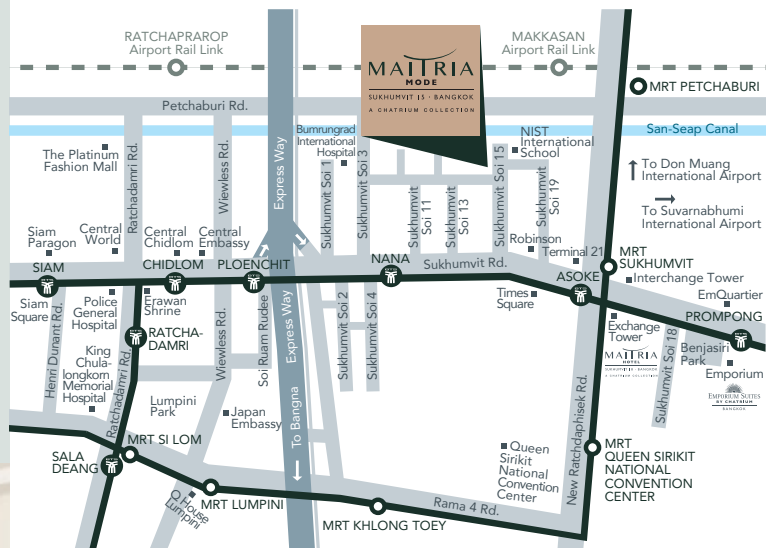

### MAITRIA MODE SUKHUMVIT 15 BANGKOK - A CHATRIUM COLLECTION

is in the prime area of Sukhumvit, between Asok and Nana, ideal for foodies and dynamic travellers visiting for business or leisure. The hotel was designed by Marco Evaristti, a world-renowned Chilean artist. The diversity and traditions of Thailand are the source of Marco's inspiration, as each floor showcases the different regions of the country. The style and furnishings are modern and minimal. The cosy hotel is within walking distance of the BTS Skytrain, MRT metro lines, Terminal 21 shopping mall plus a variety of restaurants, and is only 45 mins from Suvarnabhumi International Airport.

MEETINGS & EVENTS

For small meetings or exceptional private events, Maitria Mode Sukhumvit 15 - A Chatrium Collection offers a spectacular Rooftop boardroom with remarkable Bangkok views and the finest a la carte service.

LOCATION

km.

Terminal 21	1
Sukhumvit Area	1
Bangkok Airport Rail Link Makkasan Station	1.3
Em Quartier	2.1
Central Chidlom	2.2
Benjasiri Park	2.3
Emporium Shopping Complex	2.3
Phrom Phong BTS Station	2.3
Erawan Shrine (Thao Mahaprom Shrine)	2.6
Gaysorn Plaza	2.6
Central World Plaza	2.7
Benjakiti Park	3
BTS Siam Station	3.2