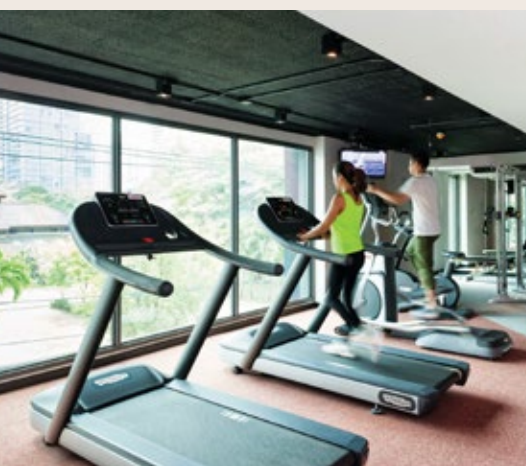

FACILITIES

- Infinity swimming pool
- Fully equipped fitness centre
- A full 24-hr stay from time of check-in
- Complimentary stretched Tuk Tuk shuttle
- 24-hour security
- Room service
- Free hi-speed internet (Wi-Fi) access throughout the hotel
- Daily housekeeping service
- Laundry services
- Limousine, car rental and tour arrangements
- Free minibar (one time/stay)
- IPTV with free movies on demand
- Chatrium Connect / Digital Butler