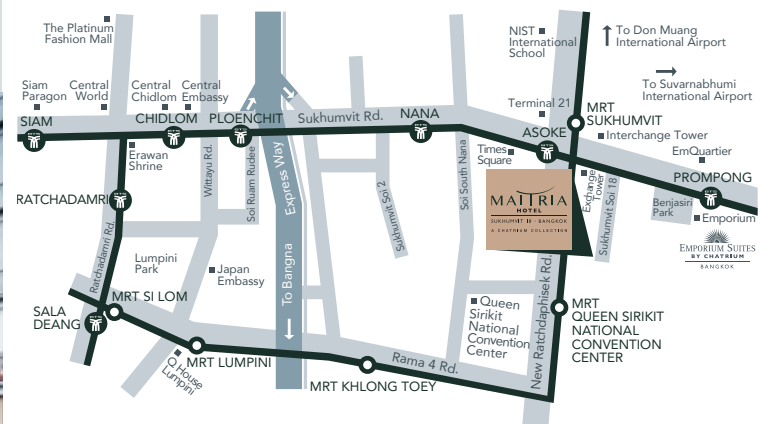

MAITRIA HOTEL

SUKHUMVIT 18 · BANGKOK
A CHATRIUM COLLECTION

DELUXE DOWNTOWN LIVING

MAITRIA HOTEL SUKHUMVIT 18 BANGKOK - A CHATRIUM COLLECTION

is a modern lifestyle hotel in the downtown district of Bangkok, right next to some of the city's best shopping and dining hotspots. Whether travelling on business, independently or with the family, Maitria Hotel Sukhumvit 18 will be your city centre living space in one of the world's most happening cities – and all just 30 km away from Suvarnabhumi International Airport.

Ground floor

A la carte breakfast: 06:00 am to 10:30 am

Opening hours: 06:00 am to 10:30 pm

LOCATION

km.

Terminal 21	0.75
Benjasiri Park	0.9
Emporium Shopping Complex	1.2
Benjakiti Park	1.2
Em Quartier	1.3
Sukhumvit Area	2
Bangkok Airport Rail Link Makkasan Station	2.1
Central Chidlom	2.5
Erawan Shrine (Thao Mahaprom Shrine)	2.9
Phrom Phong BTS Station	3
Gaysorn Plaza	3.1
Central World Plaza	3.2
Platinum Shopping Mall	3.5