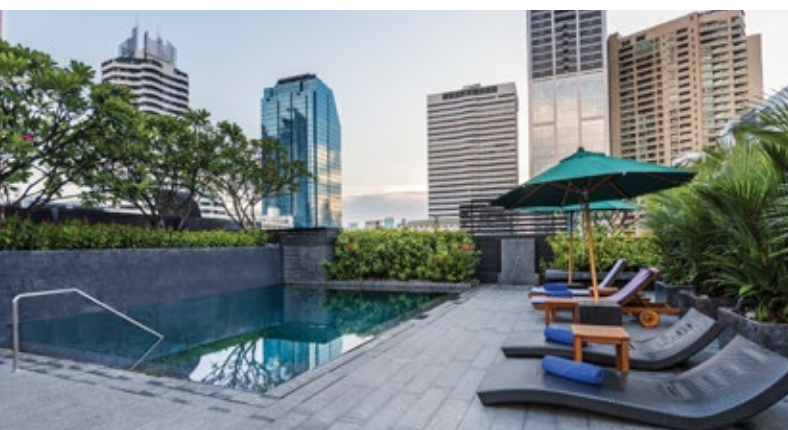

MAITRIA HOTEL

SUKHUMVIT 18 · BANGKOK
A CHATRIUM COLLECTION

DELUXE DOWNTOWN LIVING

MAITRIA HOTEL SUKHUMVIT 18 BANGKOK - A CHATRIUM COLLECTION

is a modern lifestyle hotel in the downtown district of Bangkok, right next to some of the city's best shopping and dining hotspots. Whether travelling on business, independently or with the family, Maitria Hotel Sukhumvit 18 will be your city centre living space in one of the world's most happening cities – and all just 30 km away from Suvarnabhumi International Airport.

Rooms	Sq.m.
Studio Standard	34
Studio Superior	34
Studio Deluxe	34
Studio Grand Deluxe	41
One Bedroom Deluxe	46
One Bedroom Grand Deluxe	54
Two Bedroom Suite	67
Triple Room	34

FACILITIES

- Rooftop Putting Green
- Fully-Equipped Fitness Centre
- Coin-Operated Launderette
- Complimentary high-speed Wi-Fi and wired internet connection
- 24-hour reception with security and CCTV surveillance
- Complimentary secure basement car parking
- In-room dining
- Dry cleaning and laundry service
- Limousine service
- Daily housekeeping service
- Grocery shopping service
- Chatrium Connect / Digital Butler