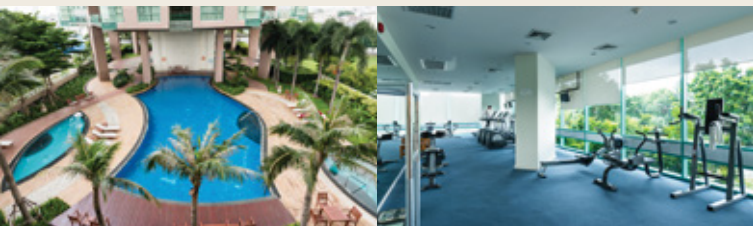

# CHATRIUM RESIDENCE

RIVERSIDE · BANGKOK

### CHATRIUM RESIDENCE RIVERSIDE BANGKOK

is our 5-star serviced home away from home. Situated beside the Chao Phraya River, stunning views compliment new heights in comfort and convenience. Spacious residences offer all the comforts of home, with kitchenettes or a separate kitchen, washing and drying machines, cleaning services and access to a swimming pool and Fitness Centre. Being next door to our Riverside Hotel, dining is a pleasure at any of the six restaurants and bars. Discover pure convenience with Starbucks, a tailor and more within the premises. For those with children, Shrewsbury International School provides world-class education on your doorstep.

### FACILITIES

- Fully equipped Fitness Centre
- Outdoor swimming pool with Jacuzzi
- Saizen Japanese Restaurant
- 24-hour convenience store