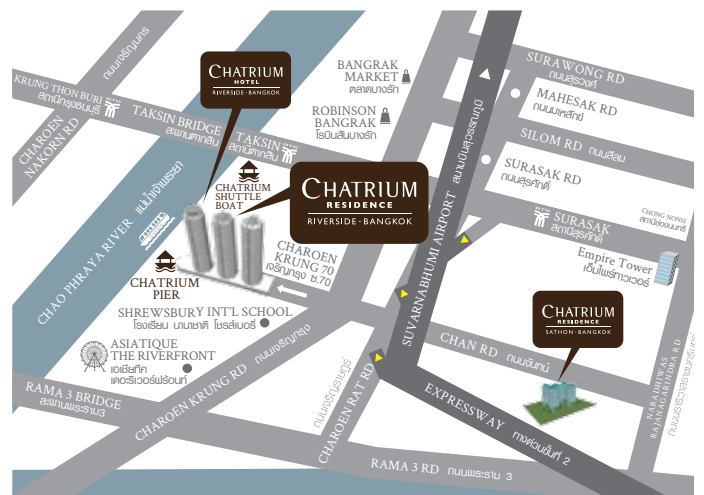

RIVERSIDE CRAFTED COMFORT

CHATRIUM RESIDENCE RIVERSIDE BANGKOK

is our 5-star serviced home away from home. Situated beside the Chao Phraya River, stunning views compliment new heights in comfort and convenience. Spacious residences offer all the comforts of home, with kitchenettes or a separate kitchen, washing and drying machines, cleaning services and access to a swimming pool and Fitness Centre. Being next door to our Riverside Hotel, dining is a pleasure at any of the five restaurants and bars. Discover pure convenience with Starbucks, a tailor and more within the premises. For those with children, Shrewsbury International School provides world-class education on your doorstep.

Contemporary and traditional Cantonese cuisine above the Chao Phraya River. From delicate dim sum to mouthwatering roast duck.

LOBBY LOUNGE

A relaxing lounge overlooking the lotus pond and lush gardens. Opening early, the lounge offers a wide selection of beverages and our signature afternoon tea.

LOCATION

km.

Chao Phraya River	0.2
Asiatique The Riverfront	1.2
Joe Louis Traditional Thai Puppet Theater	1.2
BRT	3
Wat Pho Man Khunaram	4.1
Temple of the Golden Buddha (Wat Traimit)	4.4
Snake Farm (Queen Saovabha Memorial Institute)	4.4
Central Rama 3	4.5
The ICONSIAM Shopping Mall	4.7
The Up Rama 3	5
Lumpini Park	5.1
Siam Discovery	5.6
Chinatown	5.6