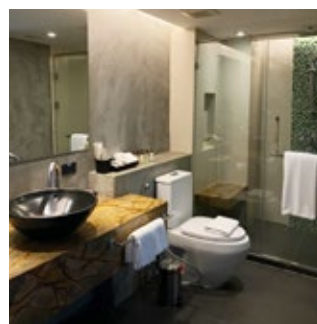

MAITRIA MODE SUKHUMVIT 15 BANGKOK ASQ PACKAGE

Room Type	Size (SQM.)	15 days 3 swabs
Deluxe Room	32	39,500
Grand Room	32	43,000
Premiere Corner Room	40	52,000
Family Room	64	85,000 (2 persons)
Extra Person Charge		37,000

Remarks

- Rates are net inclusive of 10% service charge and 7% VAT.
- Room rates valid for all arrivals before 30 September 2021
- No cleaning service during quarantine period
- No relaxation allowed during quarantine period

Maitria Mode Sukhumvit 15 Services and Benefits

- 3 complimentary meals of your choice per day
- Complimentary Wi-Fi internet access in the room
- Complimentary drinking water during your stay
- In-room coffee and tea amenities
- Eco-friendly Maitria amenities during your stay
- 24-hour nurse on duty