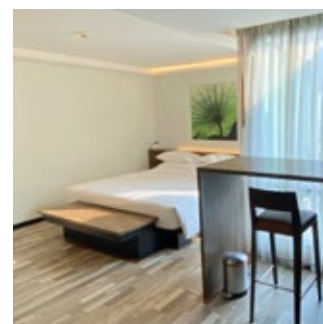

## MAITRIA MODE SUKHUMVIT 15 BANGKOK ASQ PACKAGE

Room Type	Size (SQM.)	15 days 3 swabs
Deluxe Room	32	39,500
Grand Room	32	43,000
Premiere Corner Room	40	52,000
Family Room	64	85,000 (2 persons)
Extra Person Charge		37,000

### Maitria Mode Sukhumvit 15 Services and Benefits

- 3 complimentary meals of your choice per day
- Complimentary Wi-Fi internet access in the room
- Complimentary drinking water during your stay
- In-room coffee and tea amenities
- Eco-friendly Maitria amenities during your stay
- 24-hour nurse on duty