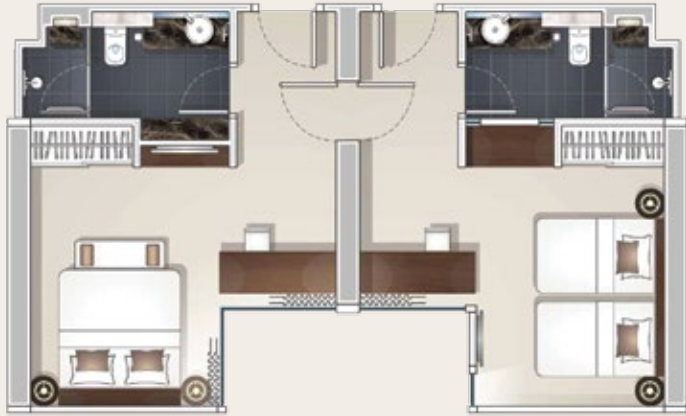

DELUXE ROOM **32 Sqm.**

GRAND ROOM **32 Sqm.**

PREMIERE CORNER ROOM **40 Sqm.**

FAMILY ROOM **64 Sqm.**

For more information contact: Reservation Officer
 Maitria Mode Sukhumvit 15 Bangkok - A Chatrium Collection
 81 Sukhumvit Soi 15, Sukhumvit Road, Klongtoey-Nua, Wattana,
 Bangkok 10110, Thailand
 T +66 (0) 2651 3355 E info.mmsb@chatrium.com