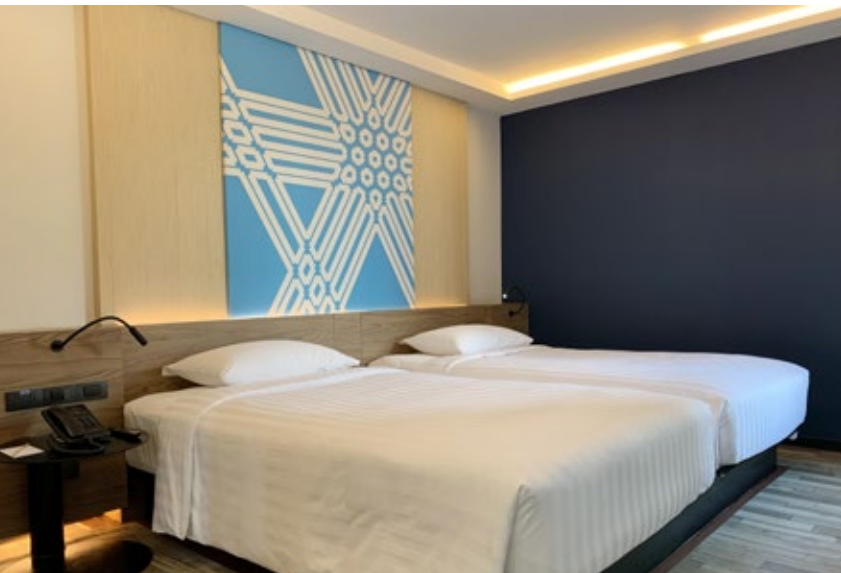

DELUXE ROOM **32 Sqm.**