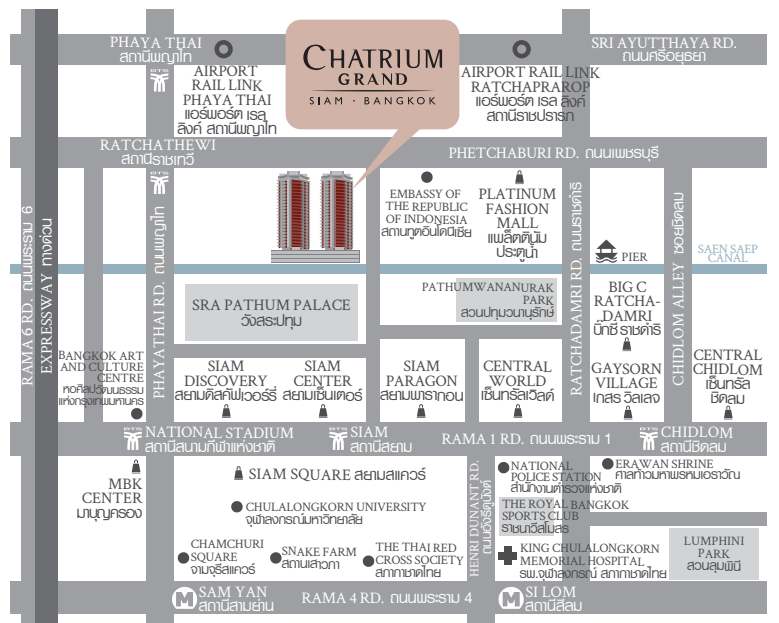

LOBBY LOUNGE

The Lobby Lounge provides the perfect place to relax during the day with an extensive ranges of teas, coffees, drinks and light meals, and when evening comes it is the ideal meeting place to sip your favourite beverage before heading out into the city.

LOCATION

- 28km drive to Suvarnabhumi International Airport
- 23km drive to Don Mueang Airport
- 350m walk to Siam Paragon
- 600m walk to BTS Skytrain Siam Station
- 650m walk to Siam Square
- 700m walk to Siam Center
- 800m walk to Siam Discovery
- 850m walk to Bangkok Art and Culture Center
- 850m walk to Central World
- 1.3 km walk to MBK Center
- 1.4 m walk to Gaysorn Plaza
- 2.4 km walk to Central Chidlom