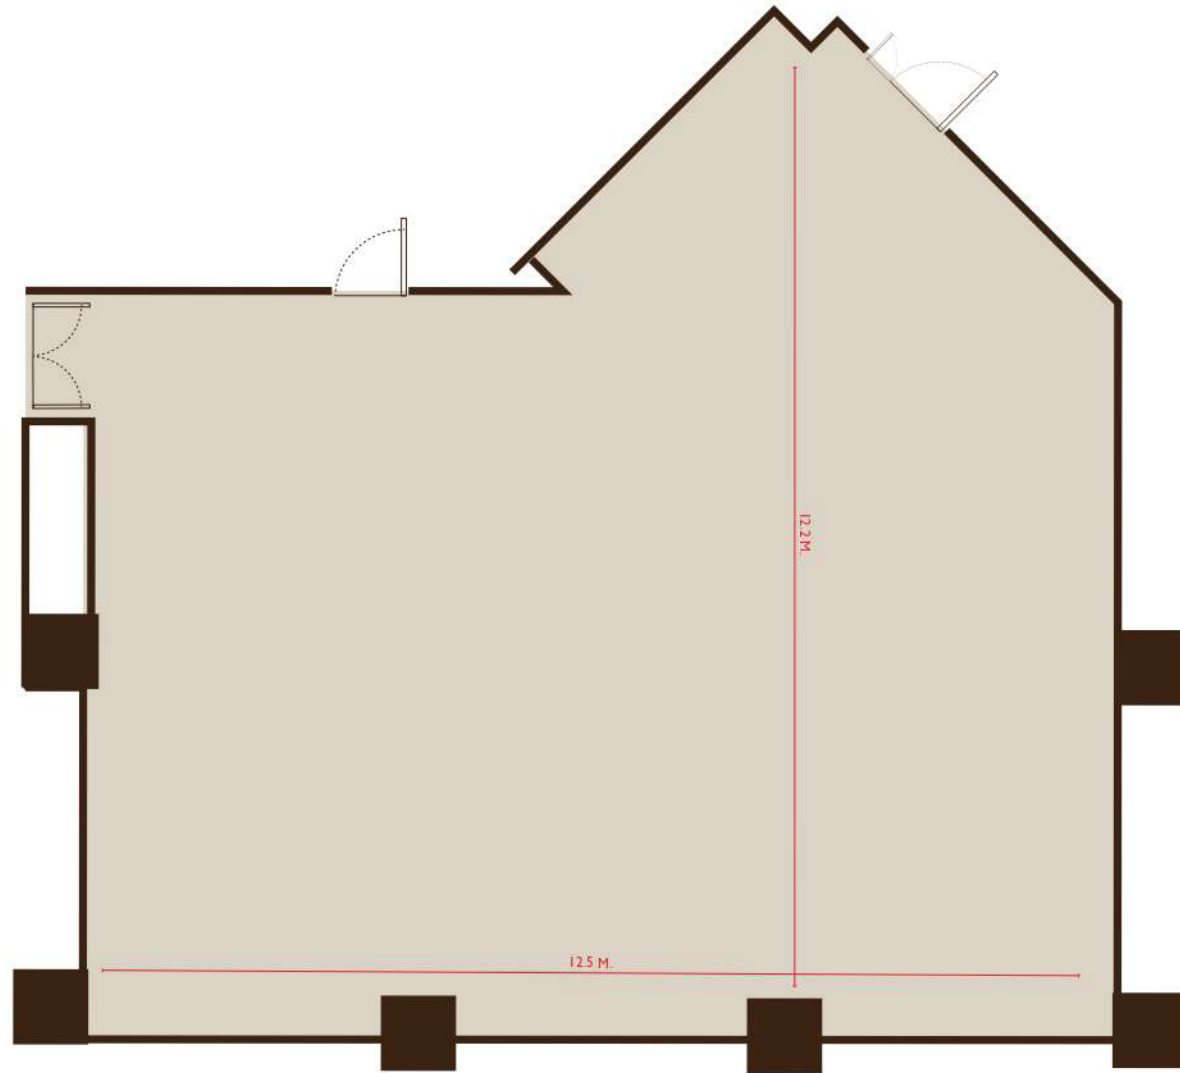

CHATRIUM
GRAND
BANGKOK

KO-MES 2, LEVEL 1

Function Room	Total (Sq.m.)	Width (M.)	Length (M.)	Height (M.)	Boardroom	 Double U shape	 Classroom	 Theatre	 Buffet	 Cocktail	 Banquet
Ko-Mes 2	150	9.1	16.5	3.4		24	78	120	80	120	80

CHATRIUM
GRAND
BANGKOK

BOONTARIK I, LEVEL 7

Function Room	Total (Sq.m.)	Width (M.)	Length (M.)	Height (M.)	Boardroom	 Double U shape	 Classroom	 Theatre	 Buffet	 Cocktail	 Banquet
Boontarik I	21	4.0	5.5	4.4	10						10