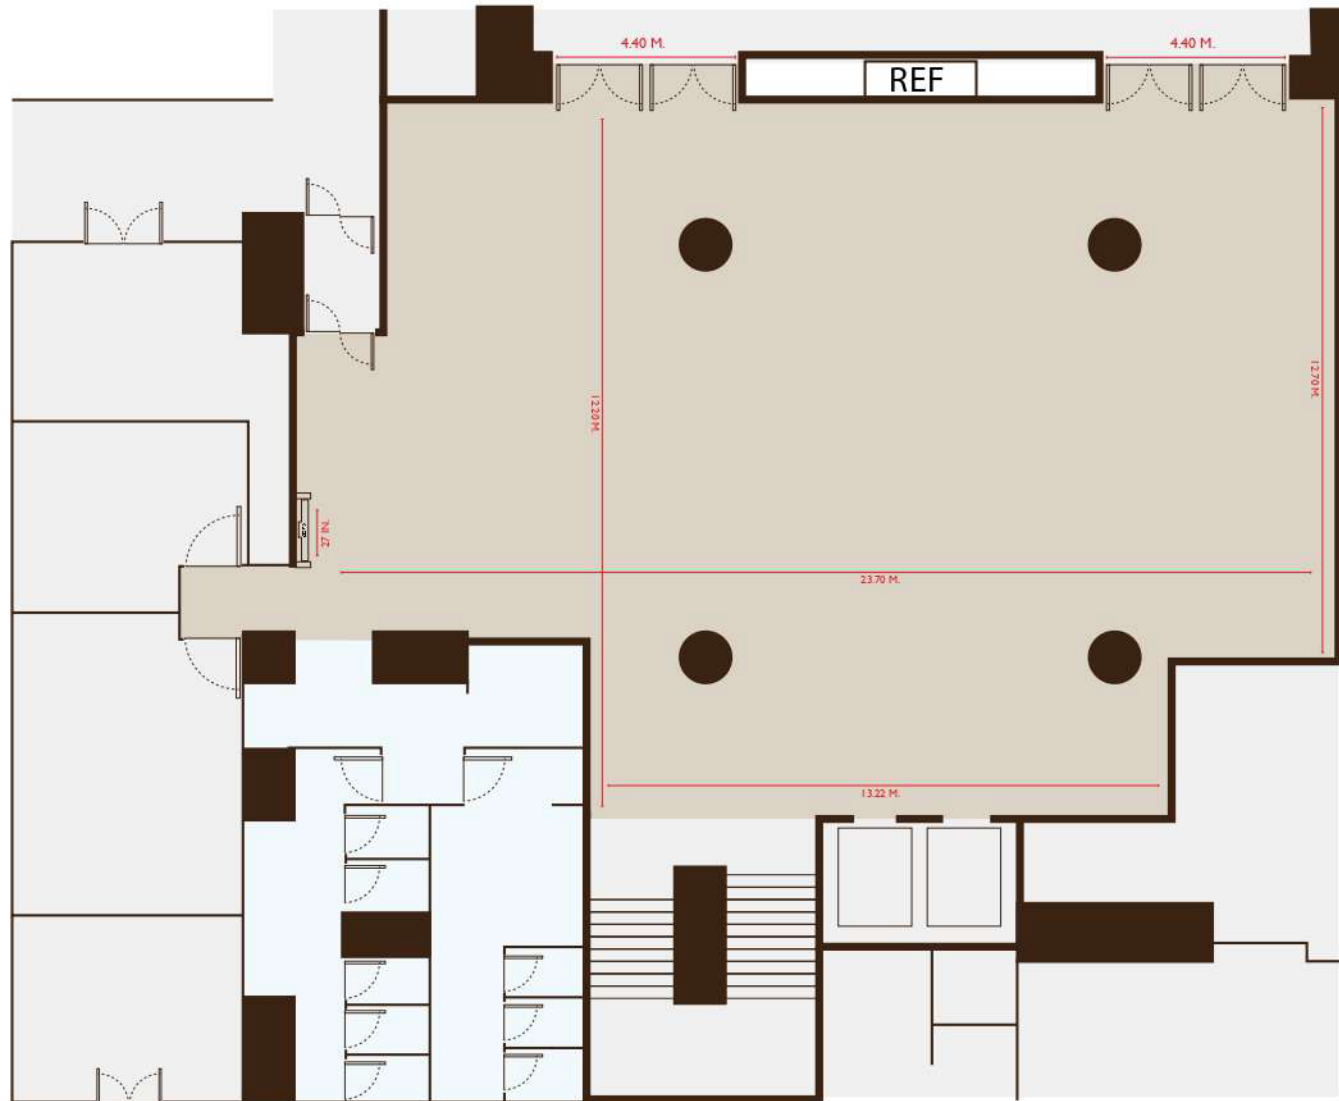

CHATRIUM
GRAND
BANGKOK

CHATRIUM BALLROOM, LEVEL 2

Function Room	Total (Sq.m.)	Width (M.)	Length (M.)	Height (M.)	Boardroom	 Double U shape	 Classroom	 Theatre	 Buffet	 Cocktail	 Banquet
Ballroom	500	17.2	29.0	10.0		93	288	576	300	500	340

CHATRIUM
GRAND
BANGKOK

CHATRIUM BALLROOM 1, LEVEL 2

Function Room	Total (Sq.m.)	Width (M.)	Length (M.)	Height (M.)	Boardroom	Double U shape	Classroom	Theatre	Buffet	Cocktail	Banquet
Ballroom I	285	17.2	16.5	10.0		66	126	300	160	300	160

CHATRIUM
GRAND
BANGKOK

CHATRIUM BALLROOM 2, LEVEL 2

Function Room	Total (Sq.m.)	Width (M.)	Length (M.)	Height (M.)	Boardroom	 Double U shape	 Classroom	 Theatre	 Buffet	 Cocktail	 Banquet
Ballroom	215	17.2	12.5	10.0		54	84	150	120	200	120

CHATRIUM
GRAND
BANGKOK

CHATRIUM BALLROOM FOYER, LEVEL 2

Function Room	Total (Sq.m.)	Width (M.)	Length (M.)	Height (M.)	Boardroom	 Double U shape	 Classroom	 Theatre	 Buffet	 Cocktail	 Banquet
Ballroom foyer	290	12.20	23.70	2.5							