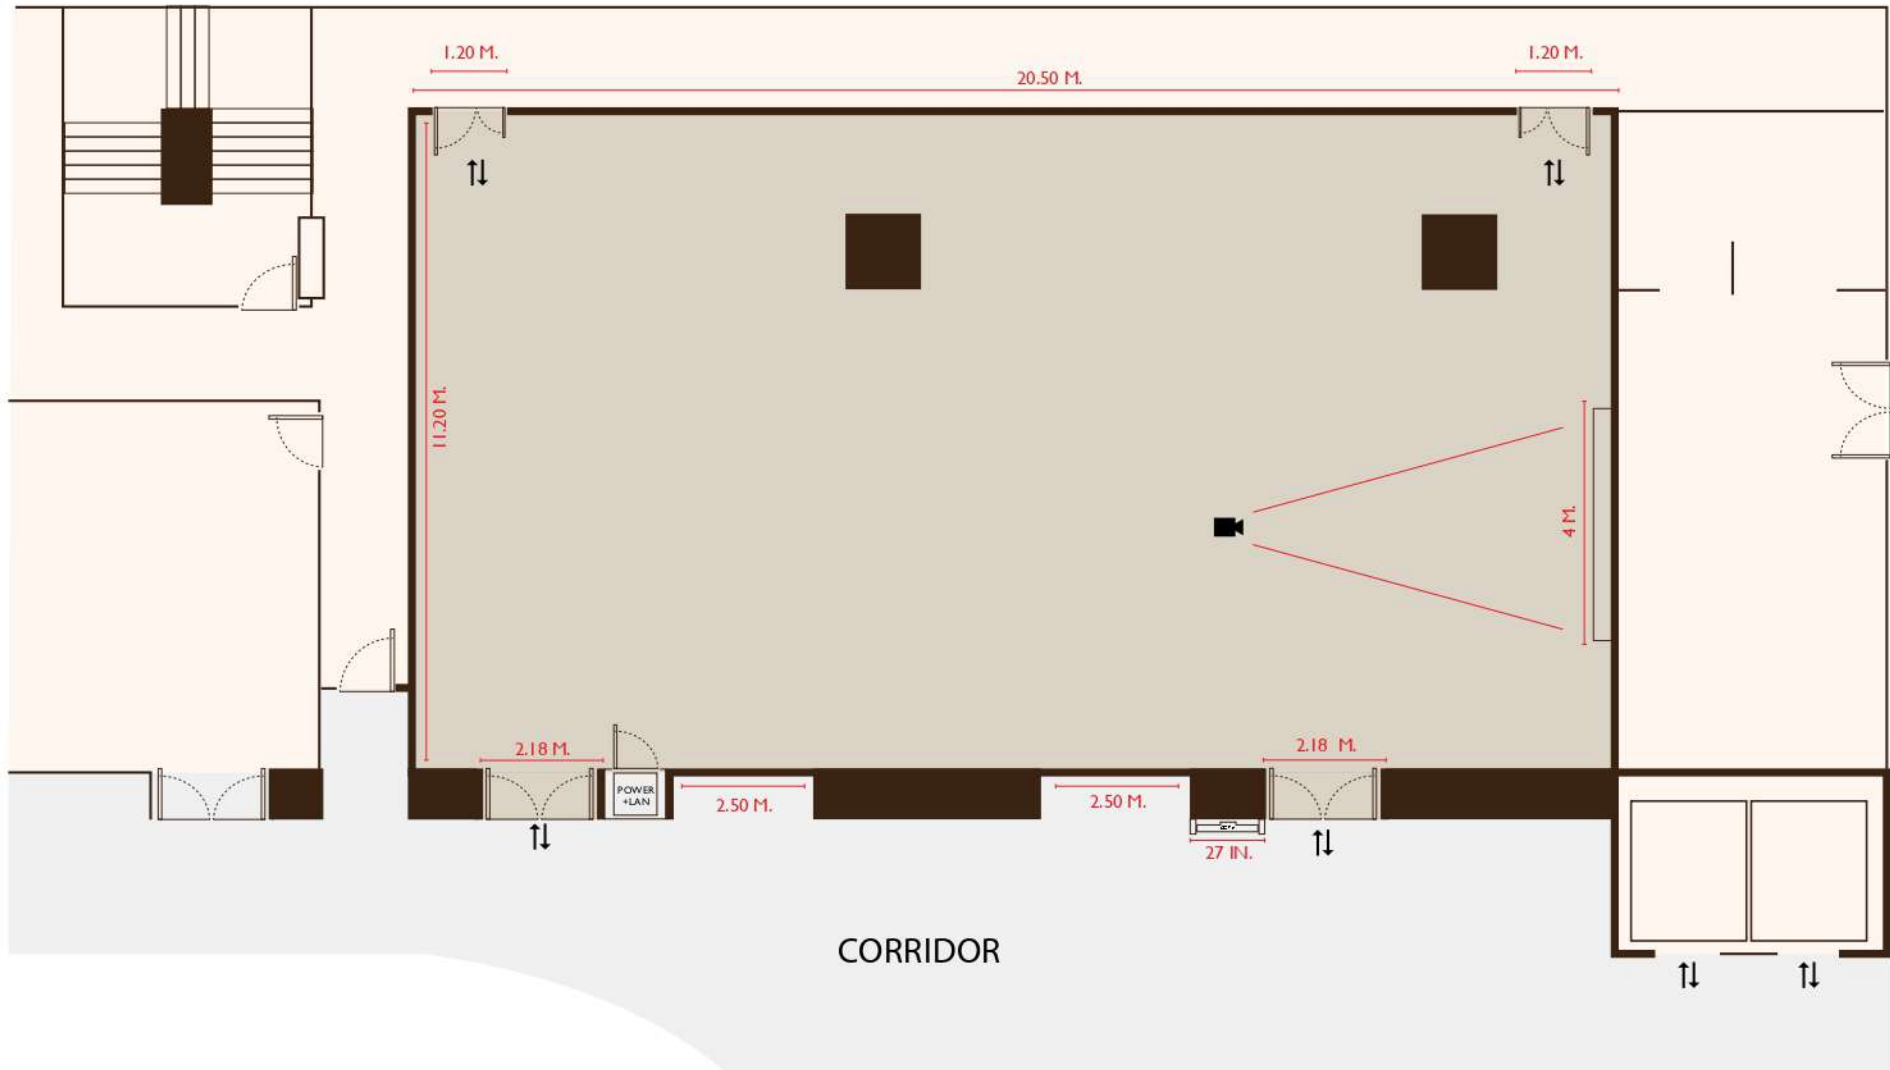

CHATRIUM
GRAND
BANGKOK

CHATRIUM BALLROOM FOYER, LEVEL 2

Function Room	Total (Sq.m.)	Width (M.)	Length (M.)	Height (M.)	Boardroom	 Double U shape	 Classroom	 Theatre	 Buffet	 Cocktail	 Banquet
Ballroom foyer	290	12.20	23.70	2.5							

CHATRIUM
GRAND
BANGKOK

BUSABAN I, LEVEL 2

Function Room	Total (Sq.m.)	Width (M.)	Length (M.)	Height (M.)	Boardroom	 Double U shape	 Classroom	 Theatre	 Buffet	 Cocktail	 Banquet
BUSABAN I	21	4.0	5.5	2.4	10						10

CHATRIUM
GRAND
BANGKOK

BUSABAN 2, LEVEL 2

Function Room	Total (Sq.m.)	Width (M.)	Length (M.)	Height (M.)	Boardroom	 Double U shape	 Classroom	 Theatre	 Buffet	 Cocktail	 Banquet
BUSABAN 2	37	5.5	7.0	2.4	21	24	24	40			20

CHATRIUM
GRAND
BANGKOK

KO-MES I, LEVEL I

Function Room	Total (Sq.m.)	Width (M.)	Length (M.)	Height (M.)	Boardroom	Double U shape	Classroom	Theatre	Buffet	Cocktail	Banquet
Ko-Mes I	229	11.2	20.5	3.4		51	90	160	100	200	100