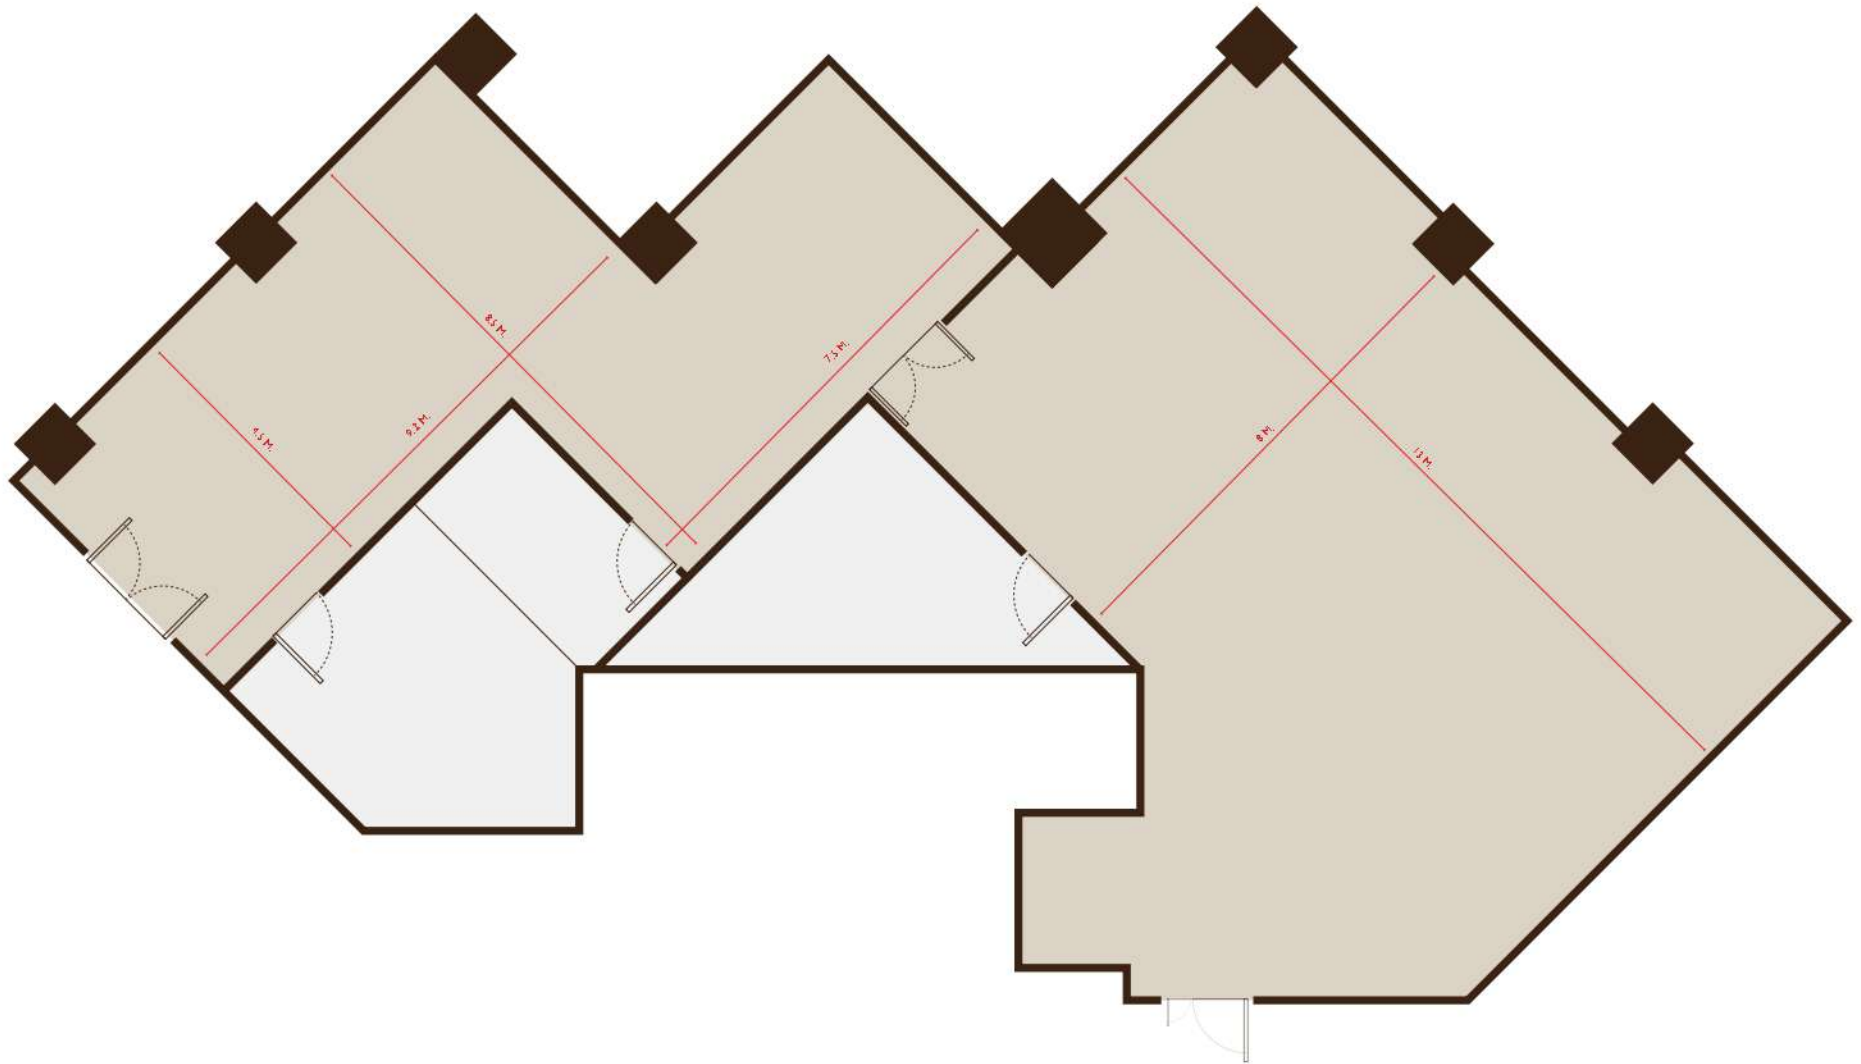

CHATRIUM
GRAND
BANGKOK

KO-MES 2, LEVEL 1

Function Room	Total (Sq.m.)	Width (M.)	Length (M.)	Height (M.)	Boardroom	 Double U shape	 Classroom	 Theatre	 Buffet	 Cocktail	 Banquet
Ko-Mes 2	150	9.1	16.5	3.4		24	78	120	80	120	80

CHATRIUM
GRAND
BANGKOK

BOONTARIK I, LEVEL 7

Function Room	Total (Sq.m.)	Width (M.)	Length (M.)	Height (M.)	Boardroom	 Double U shape	 Classroom	 Theatre	 Buffet	 Cocktail	 Banquet
Boontarik I	21	4.0	5.5	4.4	10						10

BOONTARIK 2, LEVEL 7

Function Room	Total (Sq.m.)	Width (M.)	Length (M.)	Height (M.)	Boardroom	 Double U shape	 Classroom	 Theatre	 Buffet	 Cocktail	 Banquet
BOONTARIK 2	37	5.5	7.0	4.4	21	24	24	40			20

BOONTARIK 3, LEVEL 7

Function Room	Total (Sq.m.)	Width (M.)	Length (M.)	Height (M.)	Boardroom	 Double U shape	 Classroom	 Theatre	 Buffet	 Cocktail	 Banquet
BOONTARIK 3	183	8.0	13.0	4.4	32	36	42	80	60		60