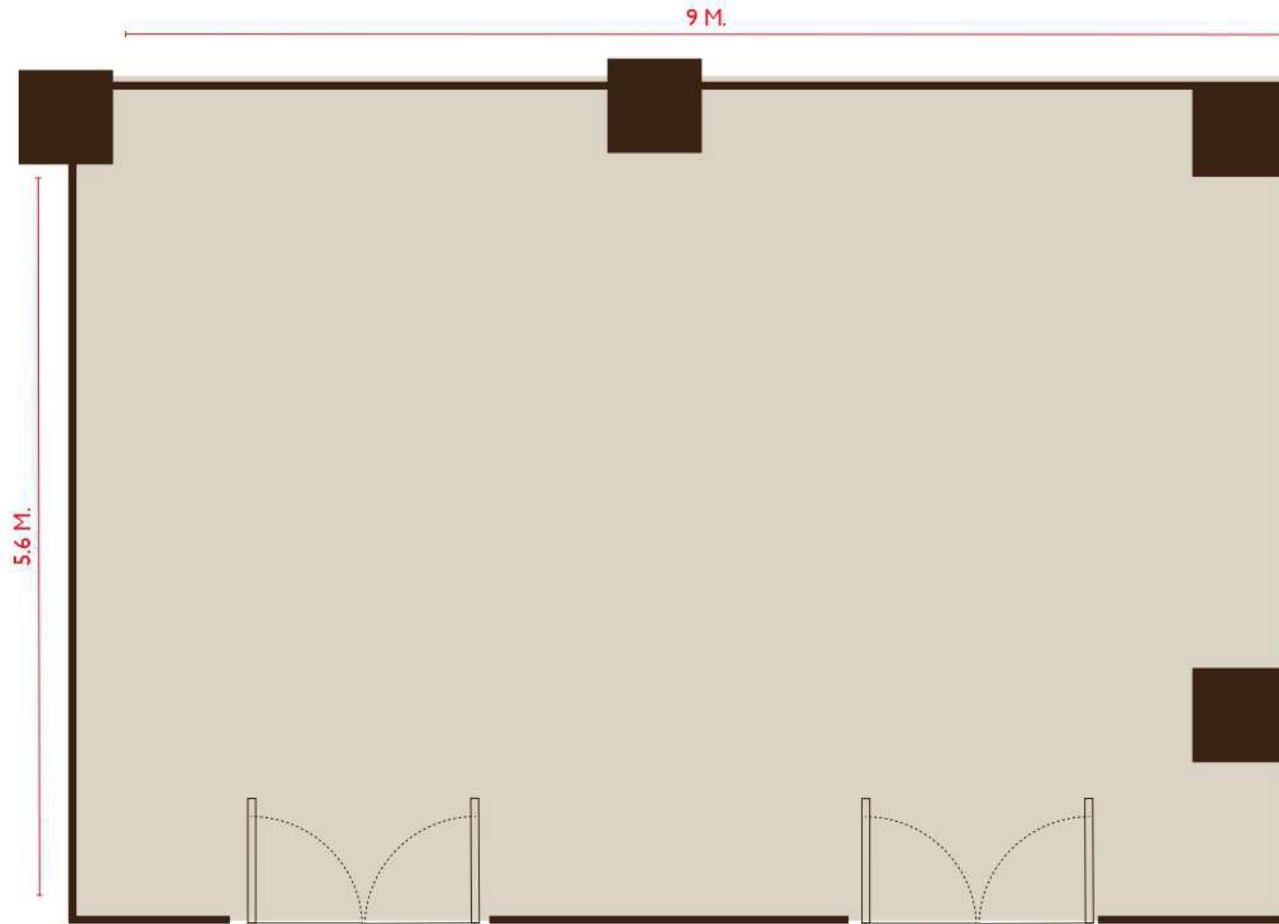

CHATRIUM
GRAND
BANGKOK

BUSABAN 2, LEVEL 2

Function Room	Total (Sq.m.)	Width (M.)	Length (M.)	Height (M.)	Boardroom	 Double U shape	 Classroom	 Theatre	 Buffet	 Cocktail	 Banquet
BUSABAN 2	37	5.5	7.0	2.4	21	24	24	40			20

CHATRIUM
GRAND
BANGKOK

KO-MES I, LEVEL I

Function Room	Total (Sq.m.)	Width (M.)	Length (M.)	Height (M.)	Boardroom	Double U shape	Classroom	Theatre	Buffet	Cocktail	Banquet
Ko-Mes I	229	11.2	20.5	3.4		51	90	160	100	200	100

CHATRIUM
GRAND
BANGKOK

KO-MES 2, LEVEL 1

Function Room	Total (Sq.m.)	Width (M.)	Length (M.)	Height (M.)	Boardroom	 Double U shape	 Classroom	 Theatre	 Buffet	 Cocktail	 Banquet
Ko-Mes 2	150	9.1	16.5	3.4		24	78	120	80	120	80

CHATRIUM
GRAND
BANGKOK

BOONTARIK I, LEVEL 7

Function Room	Total (Sq.m.)	Width (M.)	Length (M.)	Height (M.)	Boardroom	 Double U shape	 Classroom	 Theatre	 Buffet	 Cocktail	 Banquet
Boontarik I	21	4.0	5.5	4.4	10						10