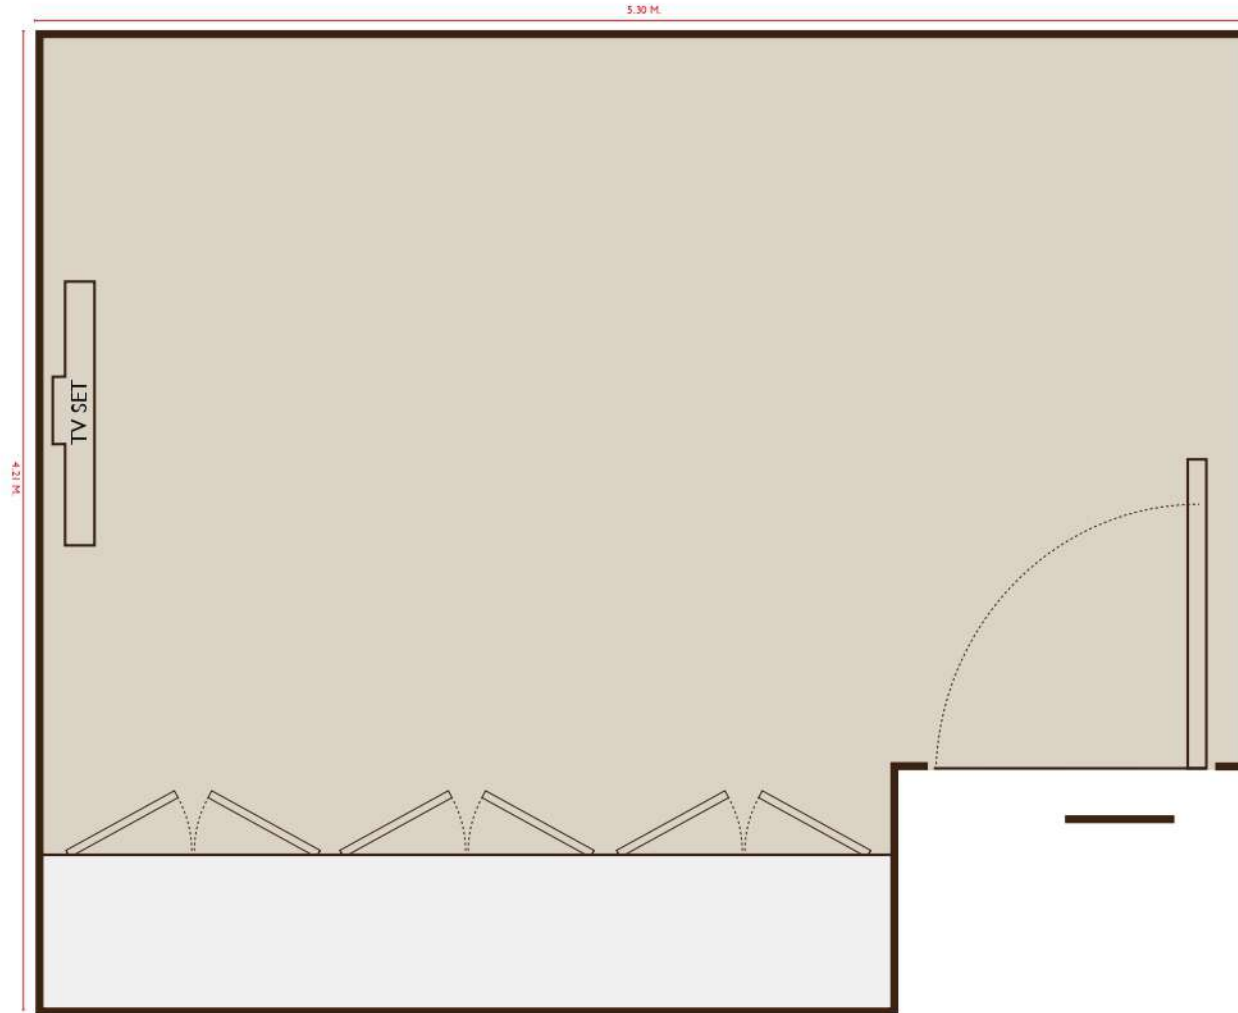

CHATRIUM
GRAND
BANGKOK

BUSABAN I, LEVEL 2

Function Room	Total (Sq.m.)	Width (M.)	Length (M.)	Height (M.)	Boardroom	Double U shape	Classroom	Theatre	Buffet	Cocktail	Banquet
BUSABAN I	21	4.0	5.5	2.4	10						10