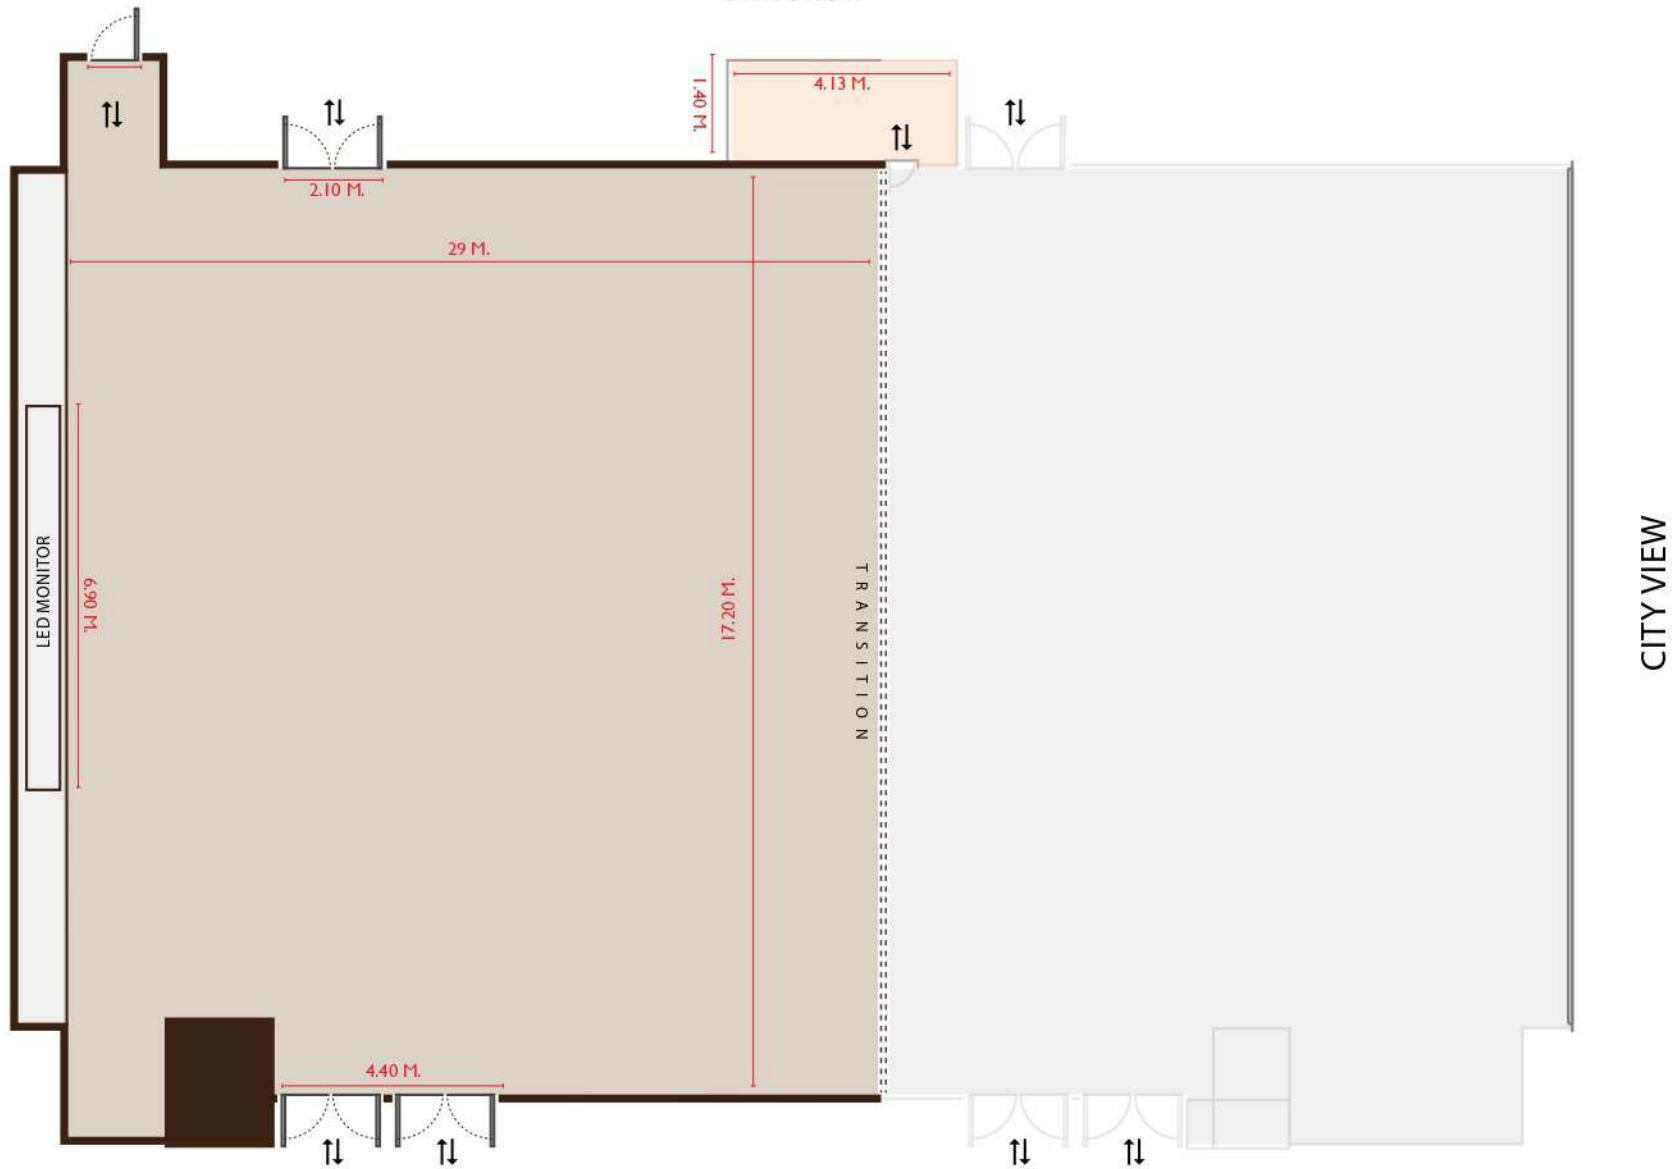

CHATRIUM
GRAND
BANGKOK

CHATRIUM BALLROOM, LEVEL 2

Function Room	Total (Sq.m.)	Width (M.)	Length (M.)	Height (M.)	Boardroom	 Double U shape	 Classroom	 Theatre	 Buffet	 Cocktail	 Banquet
Ballroom	500	17.2	29.0	10.0		93	288	576	300	500	340

CHATRIUM
GRAND
BANGKOK

CHATRIUM BALLROOM 1, LEVEL 2

Function Room	Total (Sq.m.)	Width (M.)	Length (M.)	Height (M.)	Boardroom	Double U shape	Classroom	Theatre	Buffet	Cocktail	Banquet
Ballroom I	285	17.2	16.5	10.0		66	126	300	160	300	160

CHATRIUM
GRAND
BANGKOK

CHATRIUM BALLROOM 2, LEVEL 2

Function Room	Total (Sq.m.)	Width (M.)	Length (M.)	Height (M.)	Boardroom	 Double U shape	 Classroom	 Theatre	 Buffet	 Cocktail	 Banquet
Ballroom	215	17.2	12.5	10.0		54	84	150	120	200	120

CHATRIUM
GRAND
BANGKOK

CHATRIUM BALLROOM FOYER, LEVEL 2

Function Room	Total (Sq.m.)	Width (M.)	Length (M.)	Height (M.)	Boardroom	 Double U shape	 Classroom	 Theatre	 Buffet	 Cocktail	 Banquet
Ballroom foyer	290	12.20	23.70	2.5							