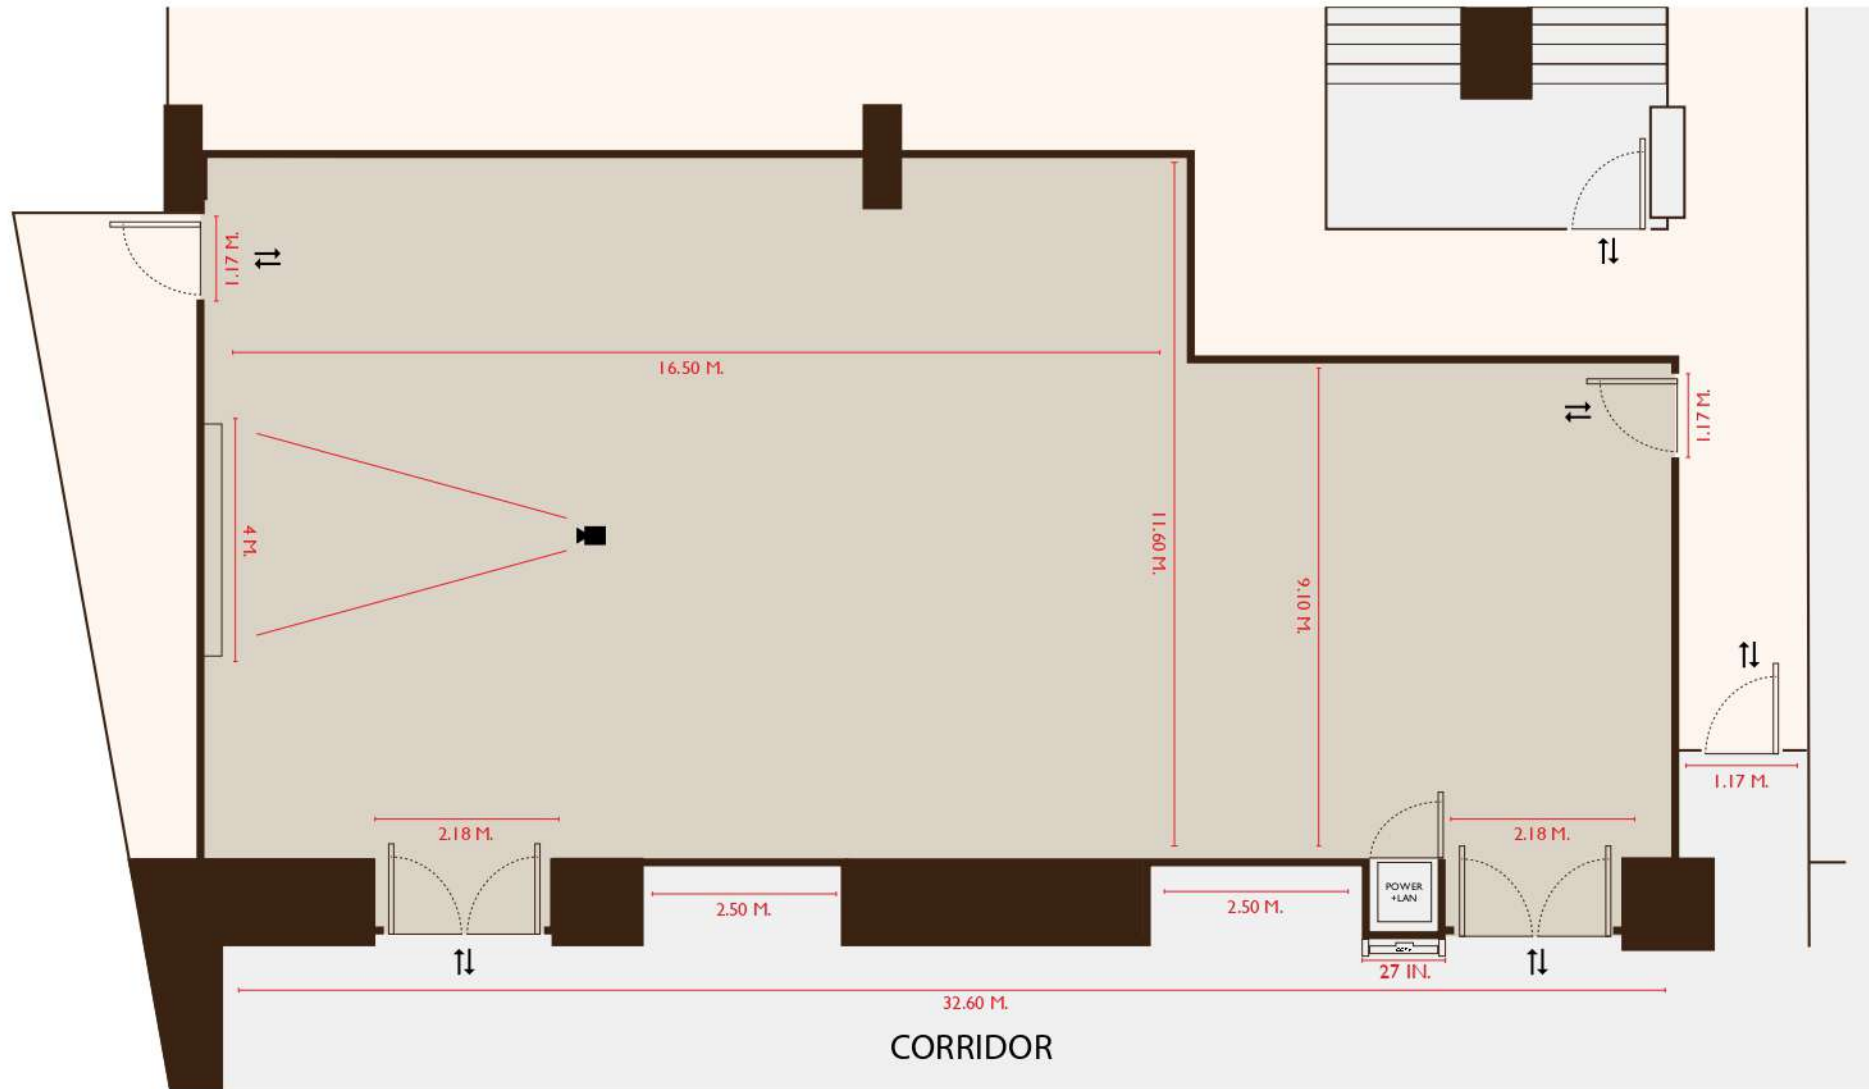

CHATRIUM
GRAND
BANGKOK

KO-MES 2, LEVEL 1

Function Room	Total (Sq.m.)	Width (M.)	Length (M.)	Height (M.)	Boardroom	Double U shape	Classroom	Theatre	Buffet	Cocktail	Banquet
Ko-Mes 2	150	9.1	16.5	3.4		24	78	120	80	120	80