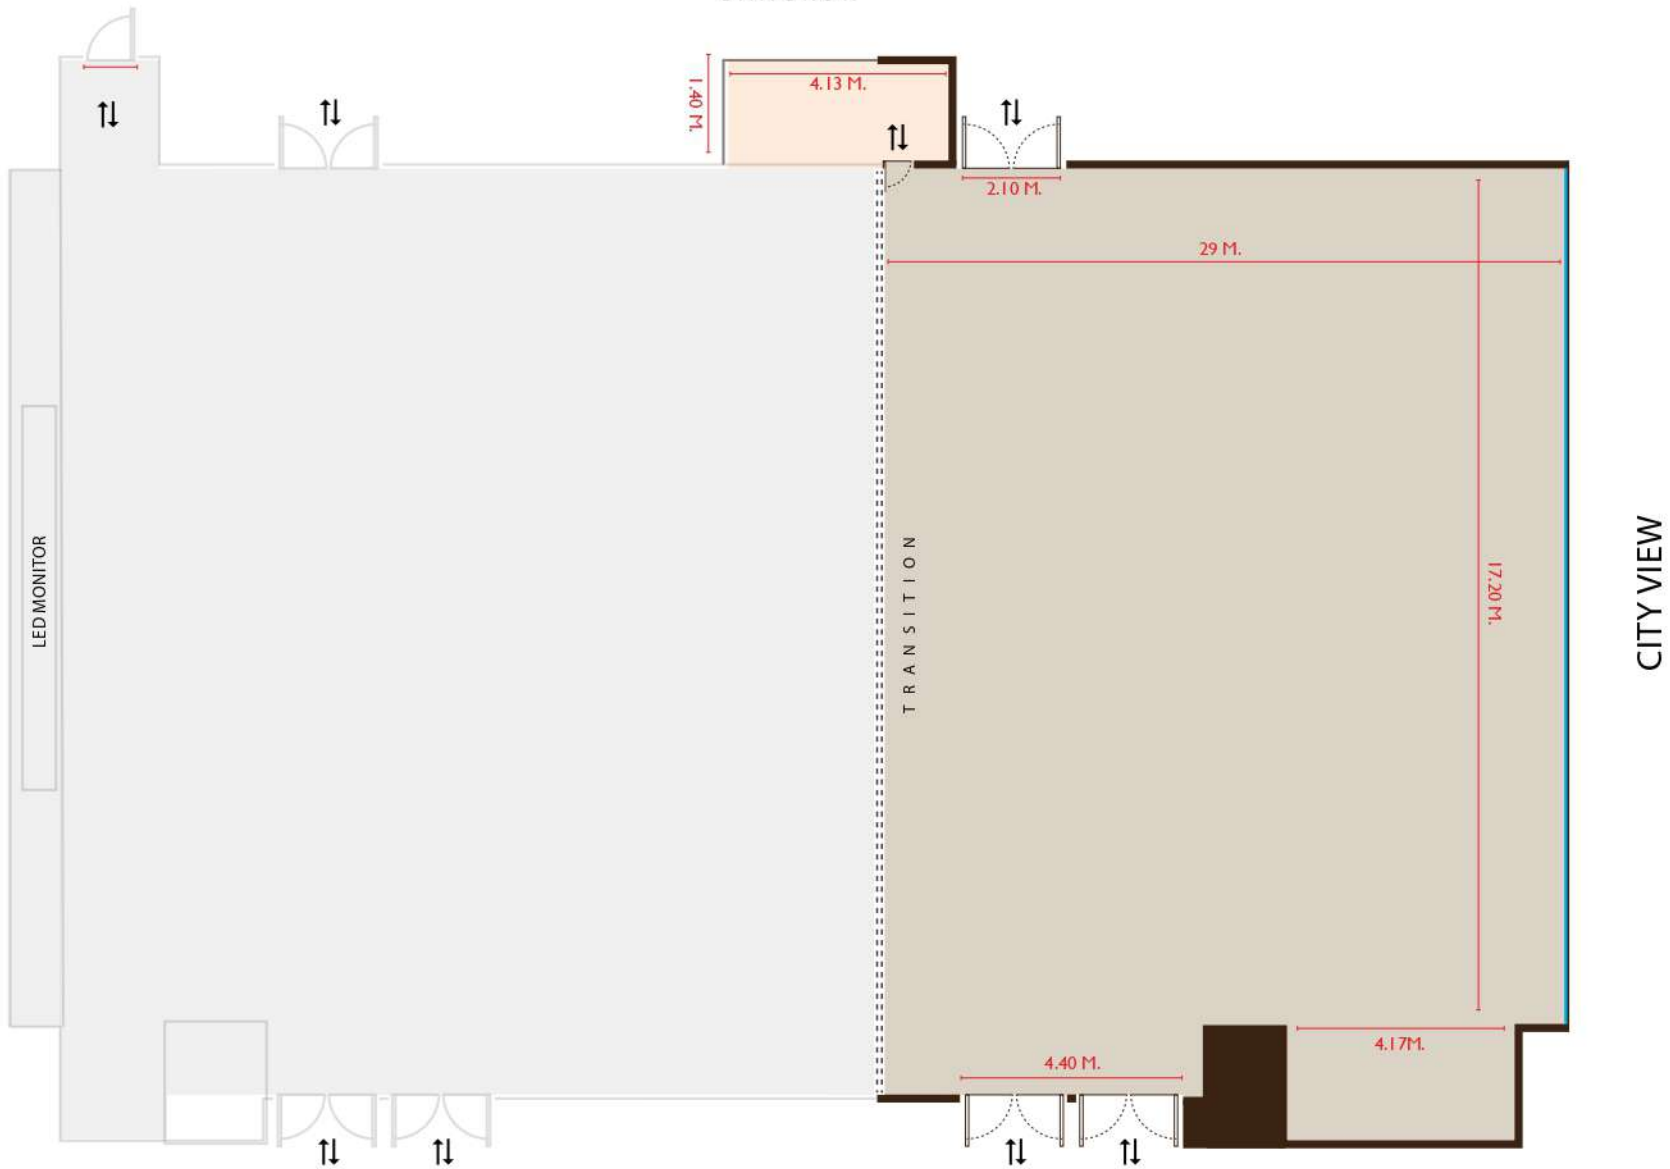

CHATRIUM
GRAND
BANGKOK

CHATRIUM BALLROOM, LEVEL 2

Function Room	Total (Sq.m.)	Width (M.)	Length (M.)	Height (M.)	Boardroom	 Double U shape	 Classroom	 Theatre	 Buffet	 Cocktail	 Banquet
Ballroom	500	17.2	29.0	10.0		93	288	576	300	500	340

CHATRIUM
GRAND
BANGKOK

CHATRIUM BALLROOM 1, LEVEL 2

Function Room	Total (Sq.m.)	Width (M.)	Length (M.)	Height (M.)	Boardroom	Double U shape	Classroom	Theatre	Buffet	Cocktail	Banquet
Ballroom I	285	17.2	16.5	10.0		66	126	300	160	300	160

CHATRIUM
GRAND
BANGKOK

CHATRIUM BALLROOM 2, LEVEL 2

Function Room	Total (Sq.m.)	Width (M.)	Length (M.)	Height (M.)	Boardroom	 Double U shape	 Classroom	 Theatre	 Buffet	 Cocktail	 Banquet
Ballroom	215	17.2	12.5	10.0		54	84	150	120	200	120

CHATRIUM
GRAND
BANGKOK

CHATRIUM BALLROOM FOYER, LEVEL 2

Function Room	Total (Sq.m.)	Width (M.)	Length (M.)	Height (M.)	Boardroom	 Double U shape	 Classroom	 Theatre	 Buffet	 Cocktail	 Banquet
Ballroom foyer	290	12.20	23.70	2.5							