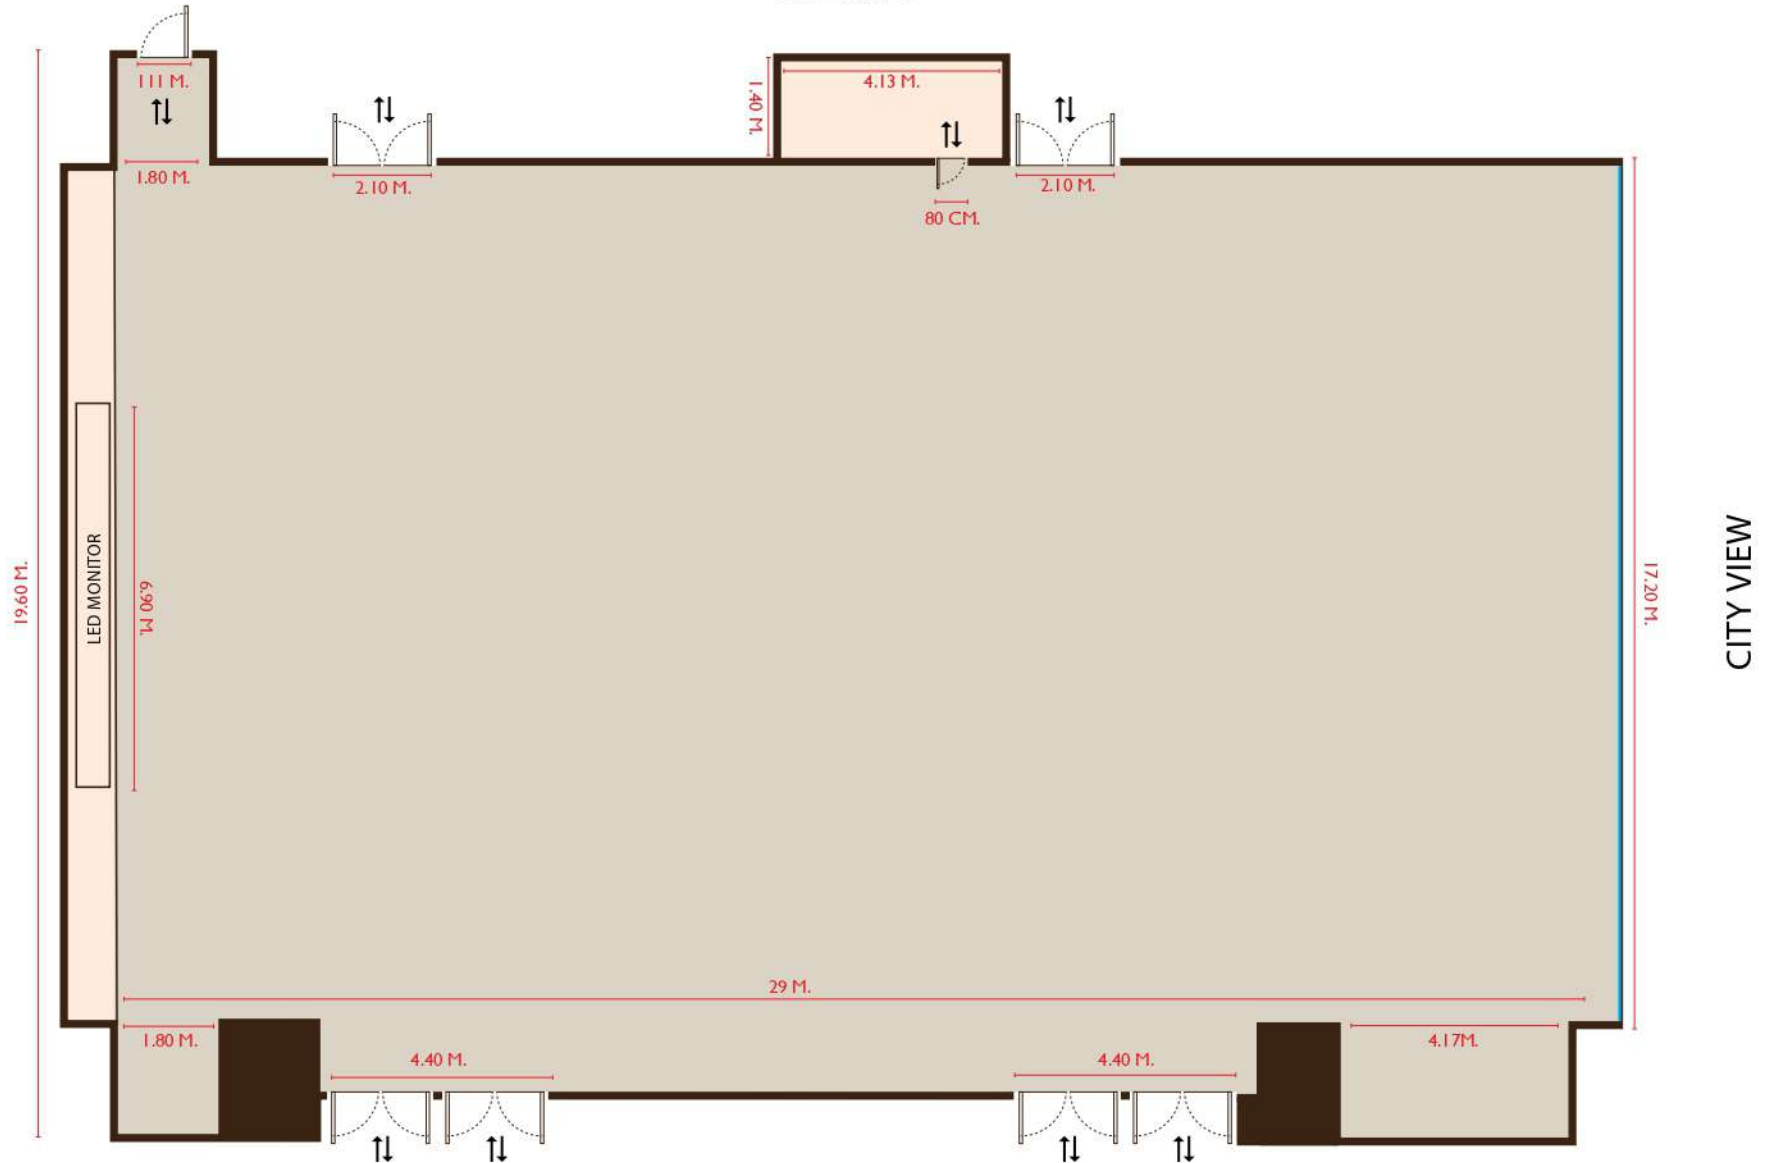

CHATRIUM
GRAND
BANGKOK

CHATRIUM BALLROOM, LEVEL 2

Function Room	Total (Sq.m.)	Width (M.)	Length (M.)	Height (M.)	Boardroom	 Double U shape	 Classroom	 Theatre	 Buffet	 Cocktail	 Banquet
Ballroom	500	17.2	29.0	10.0		93	288	576	300	500	340

CHATRIUM
GRAND
BANGKOK

CHATRIUM BALLROOM 1, LEVEL 2

Function Room	Total (Sq.m.)	Width (M.)	Length (M.)	Height (M.)	Boardroom	Double U shape	Classroom	Theatre	Buffet	Cocktail	Banquet
Ballroom I	285	17.2	16.5	10.0		66	126	300	160	300	160

CHATRIUM
GRAND
BANGKOK

CHATRIUM BALLROOM 2, LEVEL 2

Function Room	Total (Sq.m.)	Width (M.)	Length (M.)	Height (M.)	Boardroom	 Double U shape	 Classroom	 Theatre	 Buffet	 Cocktail	 Banquet
Ballroom	215	17.2	12.5	10.0		54	84	150	120	200	120

CHATRIUM
GRAND
BANGKOK

CHATRIUM BALLROOM FOYER, LEVEL 2

Function Room	Total (Sq.m.)	Width (M.)	Length (M.)	Height (M.)	Boardroom	 Double U shape	 Classroom	 Theatre	 Buffet	 Cocktail	 Banquet
Ballroom foyer	290	12.20	23.70	2.5							